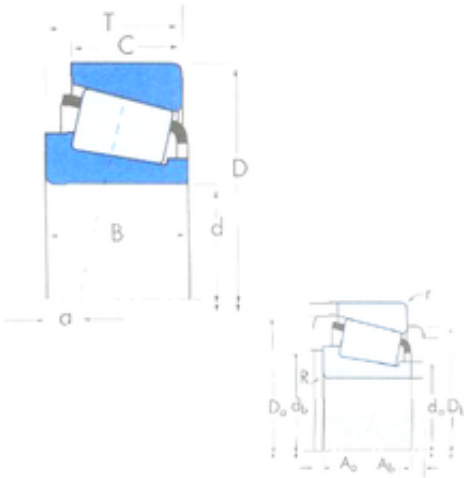

China 608zz Bearing Supplier

wholesale price TIMKEN 47686/47620 inch
taper roller bearing in stock
82.55*133.35*33.338mm

Bearing No. 47686/47620

Size	82.55x133.35x33.338 mm
Bore Diameter	82,55 mm
Outer Diameter	133,35 mm
Width	33,338 mm
d	82,55 mm
D	133,35 mm
T	33,338 mm
B	33,338 mm
C	26,195 mm
R	3,6 mm
r	3,3 mm
a -	4,3 mm
Da	128 mm
db	97 mm
da	90 mm
Db	119 mm
Aa	2,3 mm
Ab	2,4 mm
Weight	1,7 Kg
Basic static load rating (C0)	262 kN
Factor (G1)	119,4
Factor (G2)	29,2
Factor (Cg)	0,036
Factor (K)	1,44
Basic dynamic load rating	43,4

47686/47620 Bearing 2D drawings and 3D CAD models

China 608zz Bearing Supplier

(C90)	
Basic dynamic load rating (Ca90)	30
Basic dynamic load rating (C1)	167 kN
Calculation factor (e)	0,4