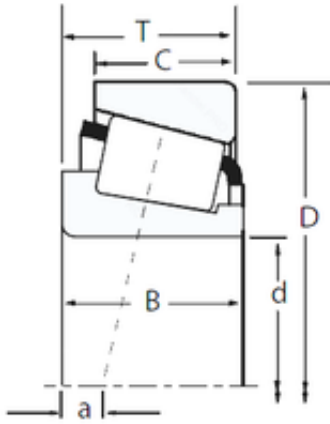

# China 608zz Bearing Supplier

precision truck parts rear axle inner wheel sets  
 HM516449A/HM516410 SET421 timken tapered  
 roller bearing price

Bearing No. HM516449A/HM516410

Size	82.55x133.35x39.688 mm
Bore Diameter	82,55 mm
Outer Diameter	133,35 mm
Width	39,688 mm
d	82,55 mm
D	133,35 mm
T	39,688 mm
B	39,688 mm
C	32,545 mm
R	6 mm
r	3,3 mm

HM516449A/HM516410 Bearing 2D drawings and 3D  
 CAD models