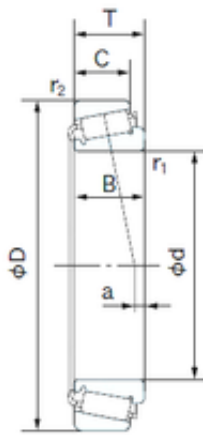

China 608zz Bearing Supplier

Rolling Truck Bearing Koyo NTN NACHI SKF Tapered Roller Bearing 32320

Bearing No. 32320

Size	100x215x77.5 mm
Bore Diameter	100 mm
Outer Diameter	215 mm
Width	77.5 mm
d	100 mm
D	215 mm
T	77.5 mm
B	73 mm
C	60 mm
a	26.5 mm
r1 min.	4 mm
r2 min.	3 mm
Weight	14.9 Kg
Basic dynamic load rating (C)	465000 kN
Basic static load rating (C0)	670000 kN
(Grease) Lubrication Speed	1800 r/min
(Oil) Lubrication Speed	2400 r/min
Calculation factor (e)	0.35
Calculation factor (Y0)	0.95

32320 Bearing 2D drawings and 3D CAD models